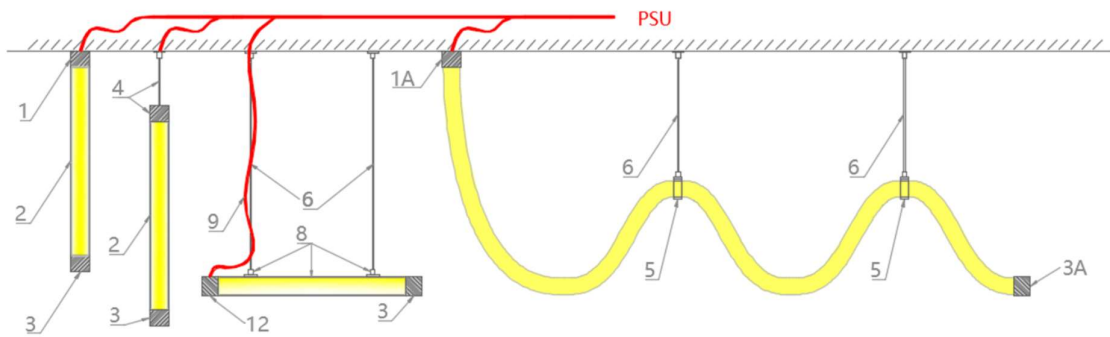

PRODUCT NOTES

- Fusion Neon is typically supplied in custom cut lengths, but can also be supplied in reels up to a maximum length of 5m, with cables at both ends.
- A range of mounting accessories are available to ensure easy and secure installation.
- Please note, the 360° Neon cannot be cut to size on site, so precise measurements are required prior to ordering.
- When unreeling NGA's Neon Flex, two people must work together no more than 1.5 m apart. One supports the reel while the other feeds the Neon out for installation. This prevents twisting and protects the internal LEDs.

TECHNICAL INFORMATION

Product Code	NGA/LL/NF/40/360D/15/RGB/67
Product Group	Neon Flex
Bend Direction	Horizontal OR Vertical (not Dual)
Power Consumption	15W/m
Supply Voltage	24V DC Constant Voltage
Lumen Output	R: 141 G: 437 B: 95 lm
Efficacy	N/A
Colour Temperature	RGB
CRI	N/A
MacAdam Step	N/A
Lifetime	50000hrs
Cutting Interval	62.5mm

Dimensions	ø40mm
Mounting Clip	Refer to page 2
Alternative Mounting	Refer to page 2
Bending Diameter	ø≥700mm
Cable Entry	End / Side
Max Run Length	7m
Control Gear	0-10 / DALI / DMX
IP Rating	IP67
IK Rating	IK08
Operating Temperature	-40°C to 55°C
Beam Angle	360°
Protection Class	III

1: Aluminum mounting cap with cable entry (assemble with tube/360)

1A: Aluminum mounting cap with cable entry

2: Transparent PC tube

3: Aluminum end cap

3A: Aluminum end cap

4: Hanging cap with built-in power cable