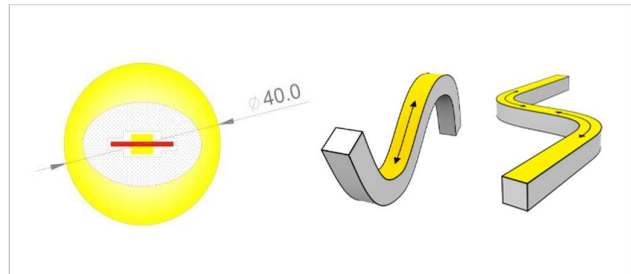

NEON 360 - 40 3D RGB 15W/M IP67

NGA/LL/NF/40/360D/15/RGB/67

LED SPECIFICATION SHEET

PRODUCT DESCRIPTION

This Medium Output RGB Colour Neon Flex features a circular cross-section and is designed for flexibility and style. It delivers smooth, wraparound illumination while adding a vibrant splash of colour and elegance to any space.

PRODUCT NOTES

- Fusion Neon is typically supplied in custom cut lengths, but can also be supplied in reels up to a maximum length of 5m, with cables at both ends.
- A range of mounting accessories are available to ensure easy and secure installation.
- Please note, the 360° Neon cannot be cut to size on site, so precise measurements are required prior to ordering.
- When unreeling NGA's Neon Flex, two people must work together no more than 1.5 m apart. One supports the reel while the other feeds the Neon out for installation. This prevents twisting and protects the internal LEDs.

TECHNICAL INFORMATION

Product Code	NGA/LL/NF/40/360D/15/RGB/67
Product Group	Neon Flex
Bend Direction	Horizontal OR Vertical (not Dual)
Power Consumption	15W/m
Supply Voltage	24V DC Constant Voltage
Lumen Output	R: 141 G: 437 B: 95 lm
Efficacy	N/A
Colour Temperature	RGB
CRI	N/A
MacAdam Step	N/A
Lifetime	50000hrs
Cutting Interval	62.5mm

Dimensions	ø40mm
Mounting Clip	Refer to page 2
Alternative Mounting	Refer to page 2
Bending Diameter	ø≥700mm
Cable Entry	End / Side
Max Run Length	7m
Control Gear	0-10 / DALI / DMX
IP Rating	IP67
IK Rating	IK08
Operating Temperature	-40°C to 55°C
Beam Angle	360°
Protection Class	III