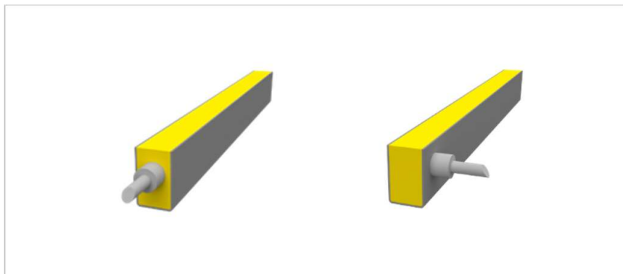

NEON 360 - 40 3D RGB 15W/M IP67

NGA/LL/NF/40/360D/15/RGB/67

LED SPECIFICATION SHEET

PRODUCT DESCRIPTION

This Medium Output RGB Colour Neon Flex features a circular cross-section and is designed for flexibility and style. It delivers smooth, wraparound illumination while adding a vibrant splash of colour and elegance to any space.

PRODUCT NOTES

- Fusion Neon is typically supplied in custom cut lengths, but can also be supplied in reels up to a maximum length of 5m, with cables at both ends.
- A range of mounting accessories are available to ensure easy and secure installation.
- Please note, the 360° Neon cannot be cut to size on site, so precise measurements are required prior to ordering.
- When unreeling NGA's Neon Flex, two people must work together no more than 1.5 m apart. One supports the reel while the other feeds the Neon out for installation. This prevents twisting and protects the internal LEDs.

TECHNICAL INFORMATION

Product Code	NGA/LL/NF/40/360D/15/RGB/67
Product Group	Neon Flex
Bend Direction	Horizontal OR Vertical (not Dual)
Power Consumption	15W/m
Supply Voltage	24V DC Constant Voltage
Lumen Output	R: 141 G: 437 B: 95 lm
Efficacy	N/A
Colour Temperature	RGB
CRI	N/A
MacAdam Step	N/A
Lifetime	50000hrs
Cutting Interval	62.5mm

Dimensions	ø40mm
Mounting Clip	Refer to page 2
Alternative Mounting	Refer to page 2
Bending Diameter	ø≥700mm
Cable Entry	End / Side
Max Run Length	7m
Control Gear	0-10 / DALI / DMX
IP Rating	IP67
IK Rating	IK08
Operating Temperature	-40°C to 55°C
Beam Angle	360°
Protection Class	III